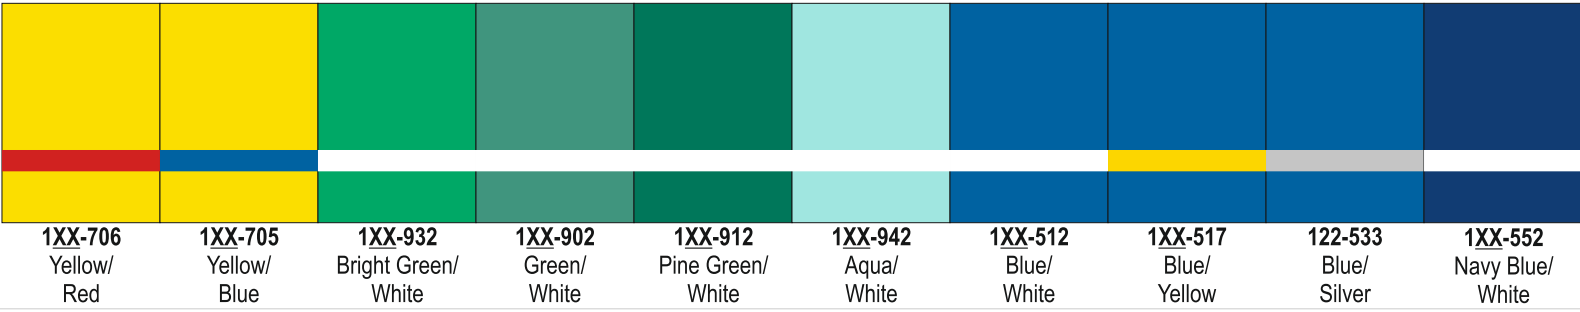

Satins™

A soft lustrous finish in a wide spectrum of designer colors, including gold and silver metallic substrates, will give a warm finishing touch to interior signage.

CSI Manufacturing Limited

Unit 5 Millers Court, Windmill Road,
Kenn Business Park, Clevedon BS21 6UL
Tel: 0117 911 4367 Email: info@csionline.co.uk