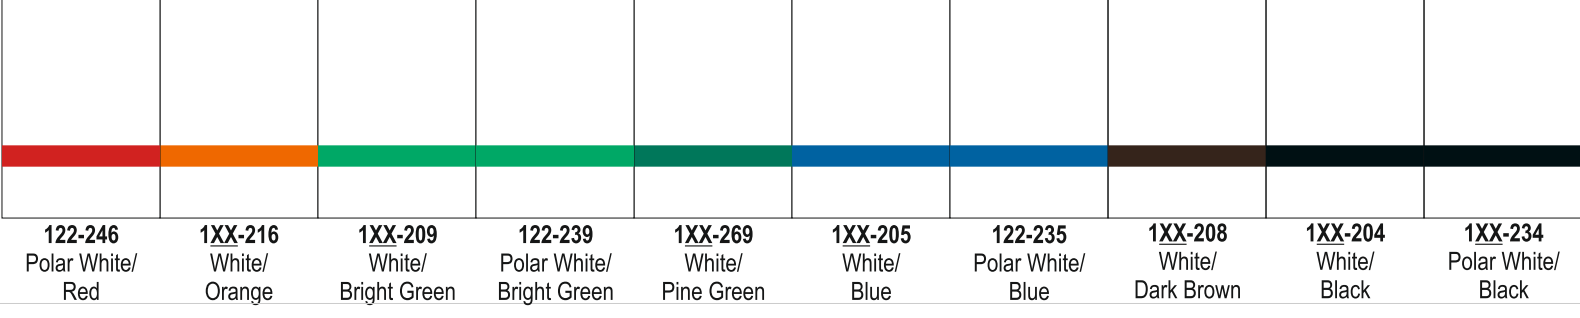

Satins™

A soft lustrous finish in a wide spectrum of designer colors, including gold and silver metallic substrates, will give a warm finishing touch to interior signage.

CSI Manufacturing Limited

Unit 5 Millers Court, Windmill Road,
Kenn Business Park, Clevedon BS21 6UL
Tel: 0117 911 4367 Email: info@csionline.co.uk