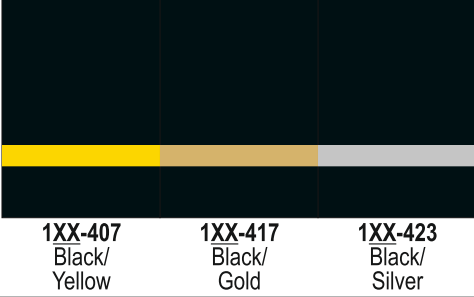

Satins™

A soft lustrous finish in a wide spectrum of designer colors, including gold and silver metallic substrates, will give a warm finishing touch to interior signage.

CSI Manufacturing Limited

Unit 5 Millers Court, Windmill Road,
Kenn Business Park, Clevedon BS21 6UL
Tel: 0117 911 4367 Email: info@csionline.co.uk