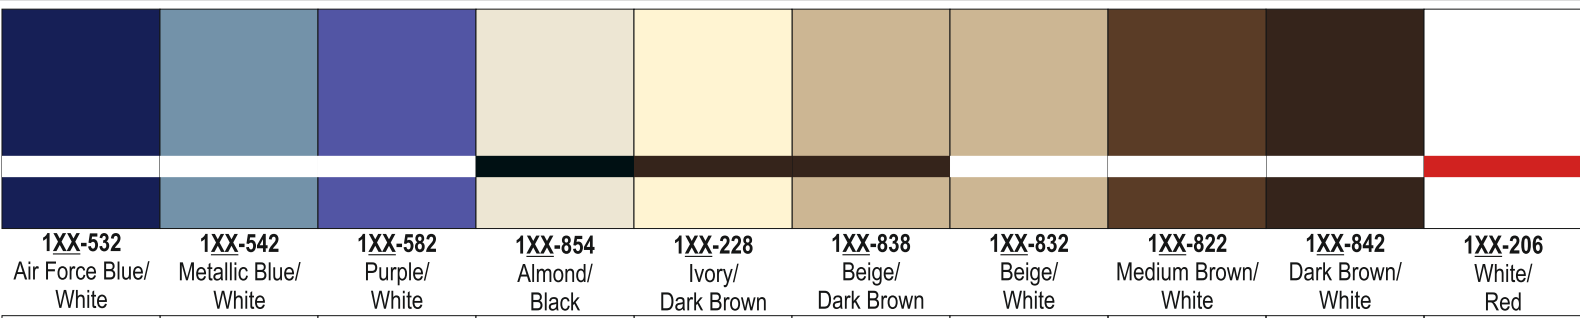

Satins™

A soft lustrous finish in a wide spectrum of designer colors, including gold and silver metallic substrates, will give a warm finishing touch to interior signage.

CSI Manufacturing Limited

Unit 5 Millers Court, Windmill Road,
Kenn Business Park, Clevedon BS21 6UL
Tel: 0117 911 4367 Email: info@csionline.co.uk