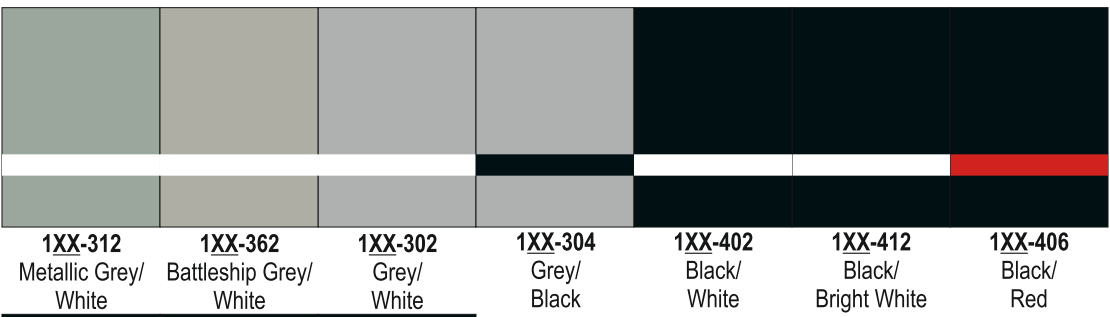

Satins™

A soft lustrous finish in a wide spectrum of designer colors, including gold and silver metallic substrates, will give a warm finishing touch to interior signage.

CSI Manufacturing Limited

Unit 5 Millers Court, Windmill Road,
Kenn Business Park, Clevedon BS21 6UL
Tel: 0117 911 4367 Email: info@csionline.co.uk