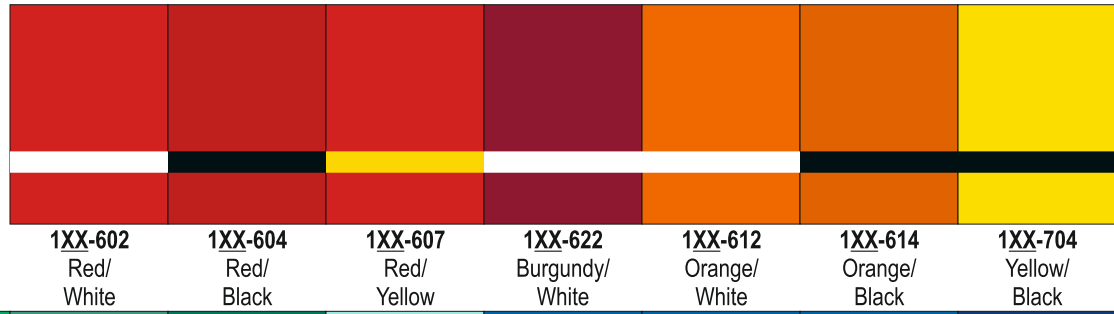

Satins™

A soft lustrous finish in a wide spectrum of designer colors, including gold and silver metallic substrates, will give a warm finishing touch to interior signage.

CSI Manufacturing Limited

Unit 5 Millers Court, Windmill Road,
Kenn Business Park, Clevedon BS21 6UL
Tel: 0117 911 4367 Email: info@csionline.co.uk